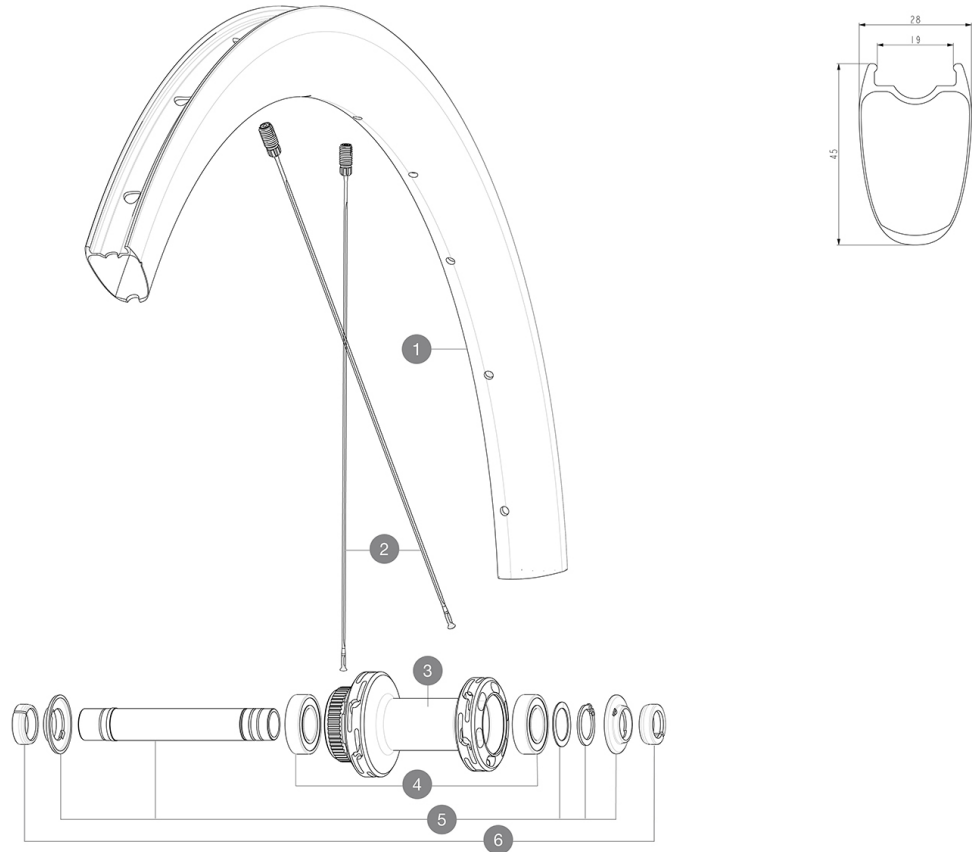

MAVIC *Cosmic SL 45 Disc*

ASTM CATEGORY 2 : road and offroad with jumps less than 15cm

For a longer longevity of the wheel, Mavic recommends that the total weight supported by the wheels doesn't exceed 120kg, bike included

Recommended tyre sizes: 25 to 32 mm

Max. Pressure: see indication on wheel and tyre. If they differ, use the lowest of the 2

REFERENCES WHEELS

F90291 Cosmic SL 45 DCL Ft

**RIMS**

&NBSP;;

1	V4092815 V2620101	Kit Front/Rear rim Cosmic SL 45 Disc UST RIM TAPE 25mm (for 21-24mm wide rim)
---	----------------------	--

Specifications

RIMS

- **Material** : 100% carbon fiber
 - **Height** : 45 mm
 - **Drilling** : traditional
- Disc brake specific profile
- **Tire** : UST Tubeless and tubetype
 - **Internal width** : 19 mm
 - **ETRTO size** : 622x19TC Road
- UST

SPOKES

- **Material** : steel
- **Shape** : straight pull, flat, double butted
- **Nipples** : brass, ABS
- **Count** : 24 front and rear
- **Lacing** : front and rear crossed 2, contactless

WHEEL HUB

- **Front and rear bodies** : aluminum
 - **Axle material** : aluminum
 - **Front** : Quick release and 12x100 through axle compatible
 - **Rear** : Quick Release, 12x142 and 12x135 compatible
- Infinity Hub
Instant Drive 360
QRM Auto